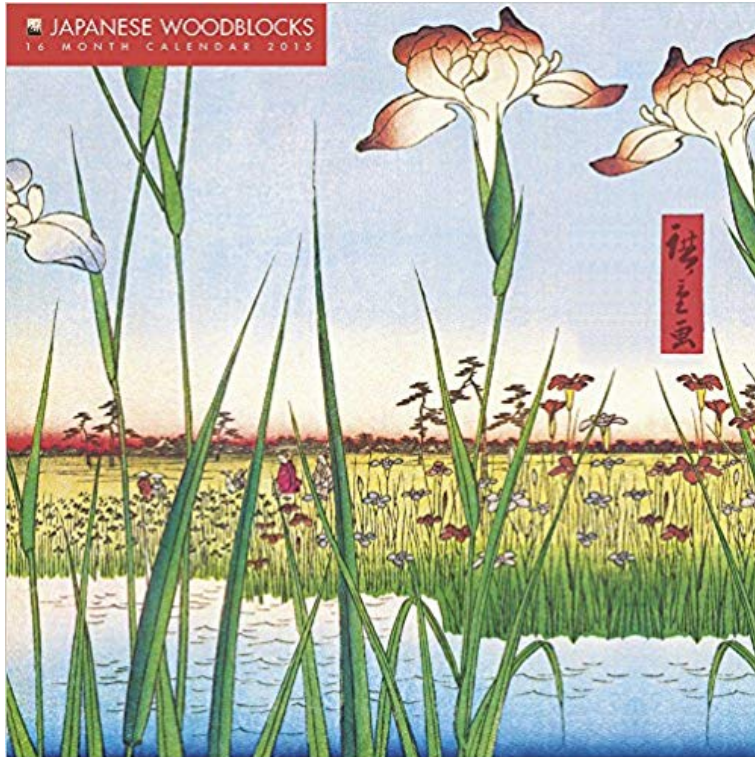

Japanese Woodblocks 2015 (with glittered cover) Square 12x12 Flame Tree

The Art of Fine Gifts: This calendar is filled with a visually dazzling array of woodblock prints from masterful Japanese artists such as Katsuhika Hokusai and Ando Hiroshige. The artworks feature crashing waves, autumn leaves and serene waterfalls, all created in a mesmerizing style and displayed with vibrant colours. This wall calendar has a glittered cover and the datepad features previous and next months views.