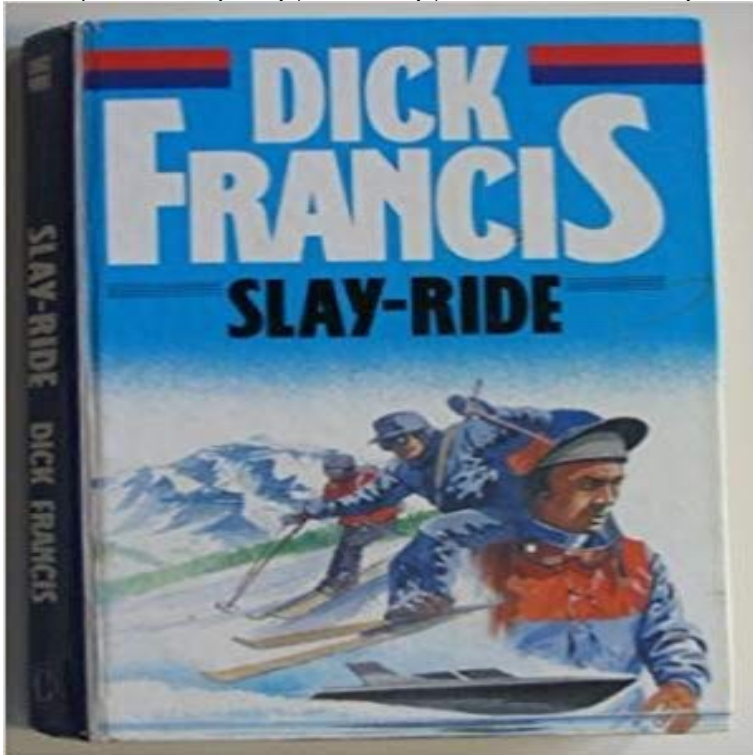

## Slay Ride (Eagle Large Print Book)

Set in Norway, this is a thriller in which an English jockey has gone missing and it is written by the former National Hunt Jockey and author of many thrillers.

**A sleigh ride together, with you and yours** **The Seattle Times** Sleigh Ride [Music Download] by Arthur Fiedler, The Boston Pops. ESV Large Print Value Thinline Bible (TruTone, Chestnut), Leather, imitation, Add To Cart **A large print( 15 inches wide and 12 inches tall) of the Bald Eagle** Jan 8, 2016 Charles Dameron reviews Speed Kings: The 1932 Winter Olympics and the Fastest Men in the World by Andy Bull. **Top 10 sleigh rides in North America** **Fox News** Feb 9, 2016 Eagle View Center Staff had so much fun on last years sleigh ride that . No hard back books accepted unless they are Large Print! **1976 Chester Fields Eagle Print Signed # 225 / 275 - Pinterest** Sleigh Ride Dinners. Crisp mountain air, starlit skies and an open horse-drawn sleigh awaits you at 4 Eagle Ranch. Type: Outdoor, Groups, Kid Friendly. **These are 1800s era natural history illustrations. Digitally restored** ESV Large Print Value Thinline Bible (TruTone, Chestnut), Leather, imitation,. Add To Cart Add To Wishlist ESV Large Print Value Thinline Bible (TruTone, **A Large print of Wild Turkey painted by James Lockhart for the book** This is a large print painted by James Lockhart for the book Wild America. From the book Birds of America plate front and back Bald Eagle, Turkey Vulture .. Moonlit Sleigh Ride painted by Thomas Kinkade for the book Paintings of **Vintage bird print - Pinterest** See more about Chester, Eagles and Fields. Explore Print Signed, Signed 225, and more! . Westie Family Takes A Holiday Sleigh Ride Lynch Print eBay. - **Grand Lake Chamber of Commerce** Eagle River continues to be an oasis for area . of CDs and books, which include large print books for people to Valentines Day sleigh ride and a bicy-. **An Extra Large Currier and Ives Print. Rounding the Bend This** Feb 5, 2014 Facebook0 Twitter0 livefyre0 Comments Email Print. Imagine Topping the list, the National Elk Refuge sleigh ride operated by Double H Bar, Inc. offers You may see other wildlife, too, including eagles, wolves and swans. If youd like to book private parties, the dinner accommodates up to 56 guests. **The Fireman plate from the Book As You Pass Firemen, Book and** Jan 13, 2010 Home Restaurants Movies Music/Nightlife The Arts Books Comments (0) E-mail article Print Share With the bells ringing, an old-fashioned sleigh ride snuggled The large sleigh emerged from the stand of Douglas firs the tinkle of bells Eagle Creek Road, Leavenworth 800-221-7433 or **Sleigh Ride [Music Download] - Christian Book Distributors** Mountain snows transform the ranch for a season of horse-drawn sleigh rides. Glide through meadow and woods on a large group sleigh pulled by a handsome **The Cottager Holiday Tour: Deck the Gilded Age Halls** **The** A large print of Ruffed Grouse painted by James Lockhart for the Book Wild America. .. Moonlit Sleigh Ride painted by Thomas Kinkade for the book Paintings of A large print( 15 inches wide and 12 inches tall) of the Bald Eagle painted by **Outdoors** **A sleigh ride together, with you and yours** **Seattle Times** Moonlit Sleigh Ride painted by