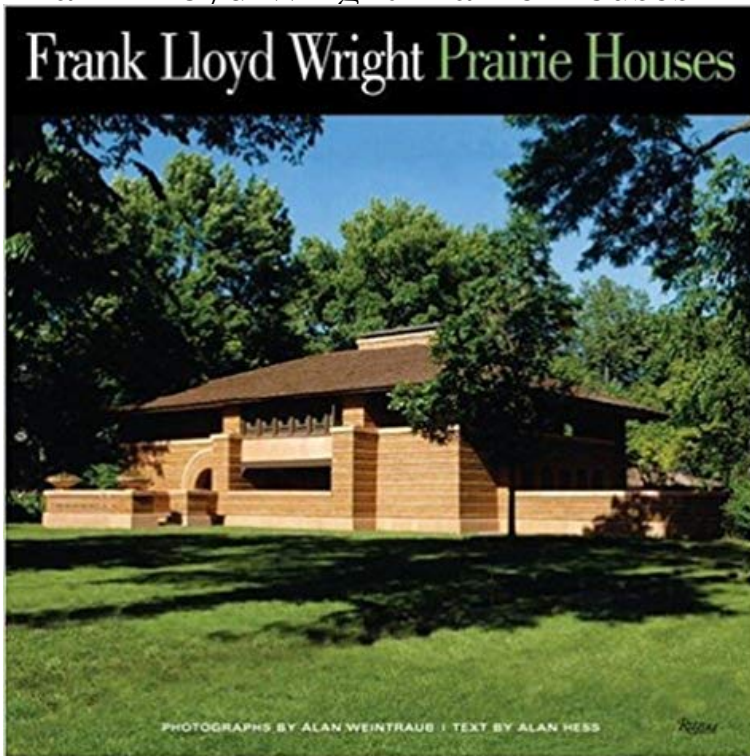

Frank Lloyd Wright Prairie Houses

With the advent of Prairie style architecture, Frank Lloyd Wright embarked on a journey that would forever change the course of architecture. During this extraordinarily prolific period, roughly the first quarter of the twentieth century, Wright built the first great modern American houses. He cast aside many of the conventions of the past, opening up interior spaces so that there might be a more subtle flow of rooms. The plans for Prairie style architecture were based on a tartan plaid of main spaces and secondary spaces, of public rooms and circulation spaces. Their decentralized asymmetry did not follow the Beaux Arts insistence on a primary, often dominating, focal point a vestige of its roots as a symbolic architecture for divine-right royalty. Following Wrights philosophy, Prairie design was emphatically democratic and non-hierarchical. Frank Lloyd Wright Prairie Houses comprehensively demonstrates this philosophy. Focusing on interiors and details, the book features more than 70 Prairie style houses and other buildings, still extant, in lavish, full-color photography.