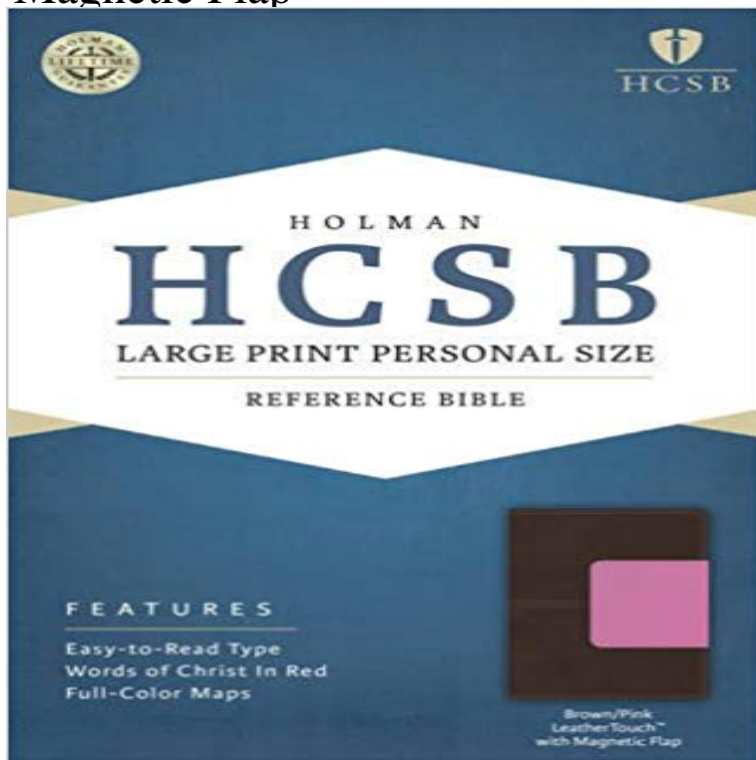

HCSB Large Print Personal Size Bible, Pink/Brown LeatherTouch with Magnetic Flap

Introducing the HCSB Large Print Personal Size Reference Bible now available in todays most popular colors and designs. Youll enjoy holding this comfortable trim size and find the 10-1/2 point Bible text very easy to read. Two-column text setting End of paragraph references Easy to read 10-1/2 point Bible type Topical subheads Topical concordance Words of Jesus in Red Full-color presentation pages Eight full-color mapsThe HCSB translation emphasizes that every word of Scripture matters. A team of more than 100 scholars from 17 denominations pursued two values with every translation decision made: each word in the HCSB must be faithful to the original biblical language, and each word must reflect contemporary English usage. Take a look for yourself and see why the HCSB is becoming the Christian Standard Bible for English readers around the world.